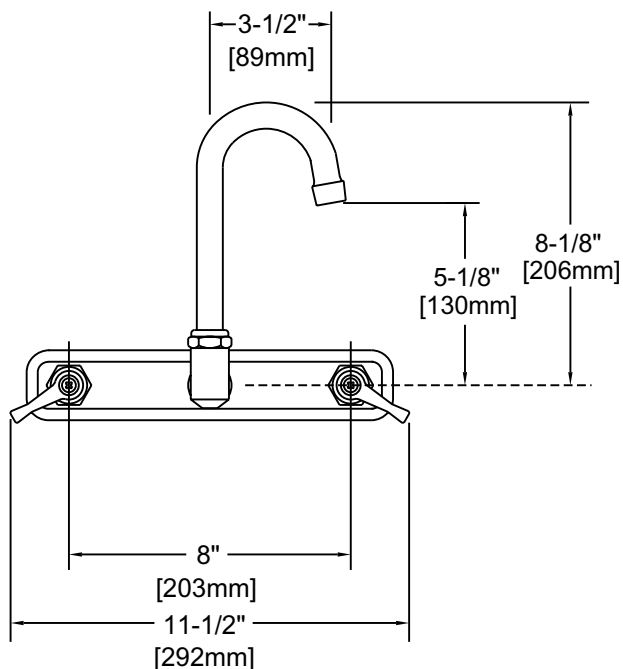

JOB NAME:

QUANTITY:

ITEM NO.:

PRODUCT NAME:
8" C/C BACKSPLASH FAUCET WITH SWIVEL GOOSENECK

MODEL:
 26360 WITH 9" SWIVEL GOOSENECK

FEATURES:
 * 8" C/C BACKSPLASH MOUNTED
 * 1-1/2" LONG SHANKS WITH LOCK NUTS AND 1/2" NPT THREADS

SYSTEM LIMITS
 TEMP: 40 F MIN TO 140 F MAX
 PRESSURE 200 PSI MAX STATIC
 2.20 GPM AT 80 PSI

SHIPPING WEIGHT
 * 5.5 LBS

ROUGH IN:

ANSI/A112.18.1M

Distributed by Fisher Manufacturing Company
 P.O. Box 60 Tulare, CA 93725-0060
 Phone 800-421-6162 FAX 800-8-FAUCET (800-832-8238)