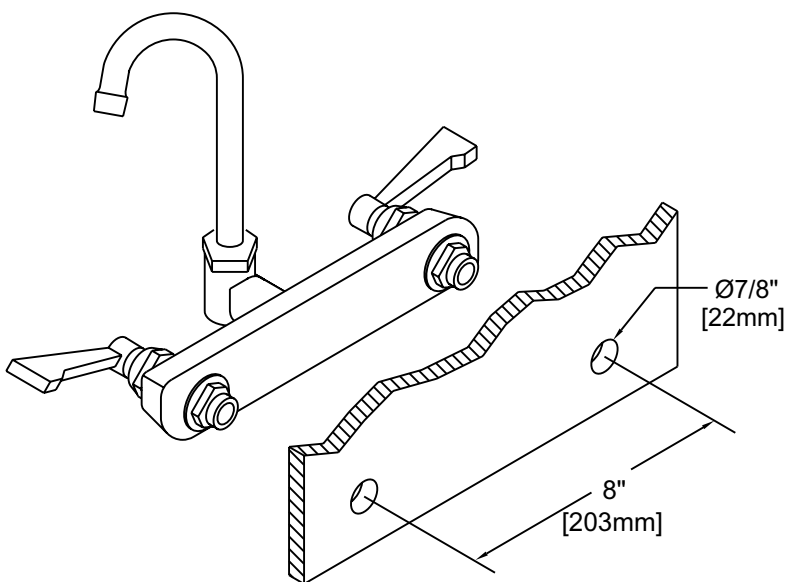

JOB NAME:

QUANTITY:

ITEM NO.:

PRODUCT NAME:
8" C/C BACKSPLASH FAUCET WITH SWIVEL GOOSENECK

MODEL:
☐ 26360 WITH 9" SWIVEL GOOSENECK

FEATURES:
* 8" C/C BACKSPLASH MOUNTED
* 1-1/2" LONG SHANKS WITH LOCK NUTS AND 1/2" NPT THREADS

SYSTEM LIMITS
TEMP: 40 F MIN TO 140 F MAX
PRESSURE 200 PSI MAX STATIC
2.20 GPM AT 80 PSI

SHIPPING WEIGHT
* 5.5 LBS

ROUGH IN:

ANSI/A112.18.1M

Distributed by Fisher Manufacturing Company
P.O. Box 60 Tulare, CA 93725-0060
Phone 800-421-6162 FAX 800-8-FAUCET (800-832-8238)